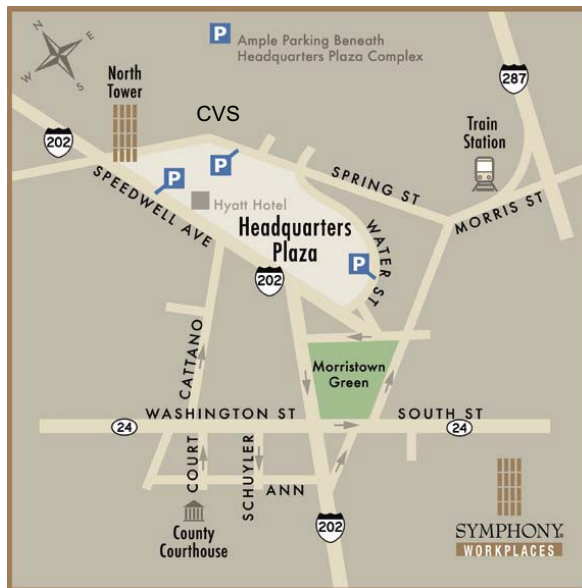

NY/George Washington Bridge: Follow I-95 South to I-80 West to Exit 43 for I-287 South

NJ Turnpike: Exit 14 to I-78 West to Rt 24 West to I-287 South

Southbound on I-287: Take Exit 36 *Morris Ave.* and follow the signs overhead to Morris Ave. See After Exit below.

Northbound on I-287: Take Exit 36B, *Lafayette Ave* and follow the road to the traffic light. See After Exit below.

After Exit: The first traffic light is Ridgedale Ave. Go straight through the light, move to the right lane and at the next light turn right onto Morris St (Rt 510). On Morris St., at the immediate next light, bear right downhill onto Spring St. On Spring St, go to the top of the hill and turn left into the parking garage, you will see the AMC sign.

- From Newark Airport: Take AirTrain to Newark Liberty International Airport Train Station.

- At Newark Liberty International Airport Train Station, take the next train north to Secaucus Junction

- At Secaucus Junction, change to NJ Transit Morris & Essex Line (sometimes labeled Dover) directly to Morristown station.

- From Northeast Corridor trains At Secaucus Junction, change to NJ Transit Morris & Essex Line (sometimes labeled Dover) directly to Morristown station.

See www.njtransit.com for details

The Morristown station is on Morris St. After exit from the main building, turn right on Morris St and follow the After Exit directions for driving at the left.